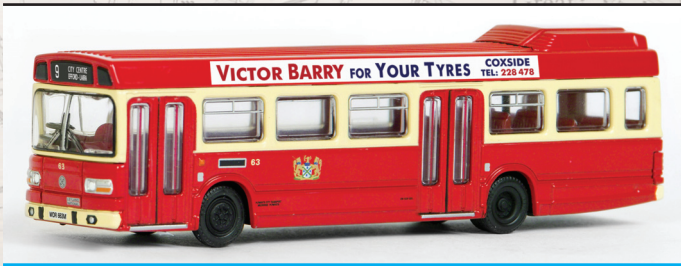

RELEASES ISSUE 10 2015

1:76 Scale/00 gauge precision diecast models

Details May Be Subject To Change

15111 Leyland National MKI Long PLYMOUTH CITY TRANSPORT
Plymouth City Transport ran a large number of Leyland Nationals all purchased new. Registered WDR 663, fleet number 63 works route 9 to the City Centre, Efford and Laira and carries period adverts for a local tyre supplier.

JANUARY RELEASE ☐