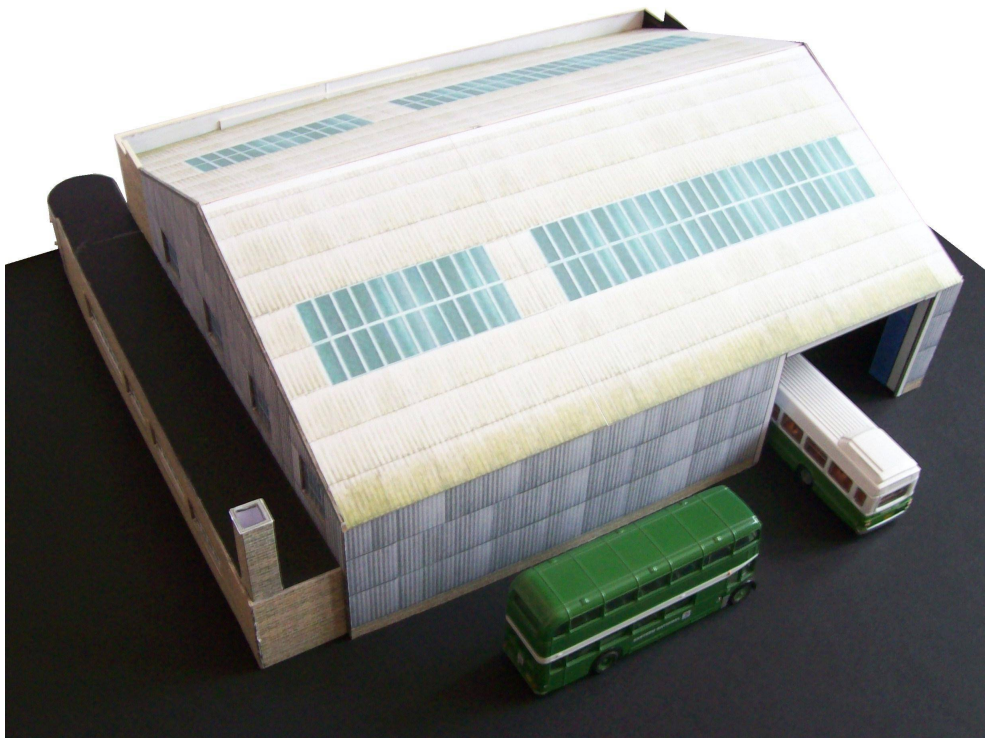

# UCH UNITED COUNTIES Huntingdon Depot

United Counties Huntingdon depot is modelled in it's entirety, front and back.

Signs are supplied for the NBC period and also for Stagecoach. Certain small modifications to the building that occurred in later years are also catered for. With alternative signs fitted, this compact depot could house any fleet.

The model measures approximately 16" wide by 13" deep.

Price: £16 including postage to UK.

Available from :

[www.kingswaymodels.com](http://www.kingswaymodels.com)