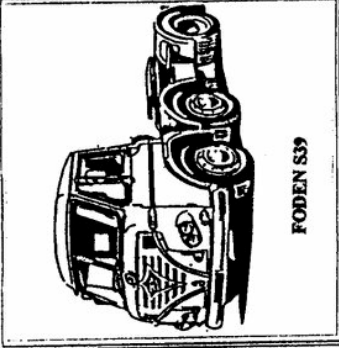

Dodgem frame truck.....£34.00

Frames only, out of frame truck kit.....£10.00 pair

FODEN S20 8x4 TIPPER

SEDDON ATKINSON 401/411

SCAMMELL CONTRACTOR
PEAK MINES

CONTRACTOR WYNNS (RIBBED)

FODEN S39

SEDDON ATKINSON 400