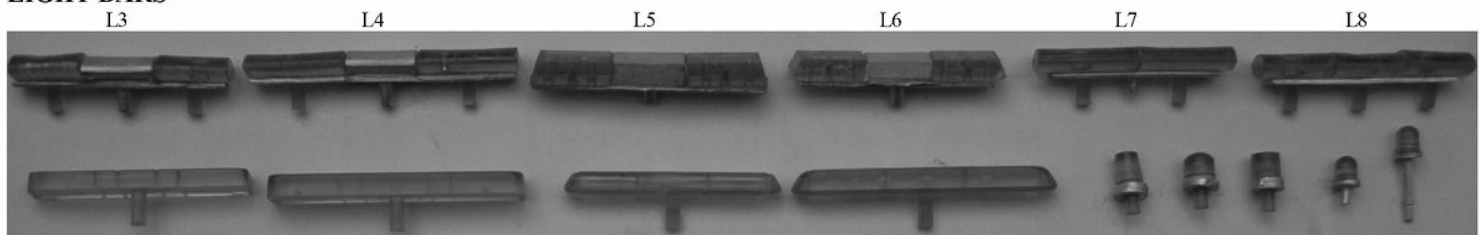

LIGHT BARS

	L9	L10	L11	L12	B1	B2	B3	B4	B5
L3a	orange flasher bar (oval) 30mm.....	O.O.S.	L4a	orange flasher bar (oval), 35mm.....	£1.20				
L7a	orange flasher bar, 24mm.....	£1.20	L8a	orange flasher bar, 26mm.....	£1.20				
L3b	blue flasher bar (oval), 30mm.....	£1.20	L4b	blue flasher bar (oval), 35mm.....	£1.20				
L5b	blue flasher bar, (square).....	£1.20	L6b	blue flasher bar (square), 28mm.....	£1.20				
L7b	blue flasher bar, 24mm.....	£1.20	L8b	blue flasher bar, 26mm.....	£1.20				
L9b	blue flasher bar, 30mm.....	£1.00	L10b	blue flasher bar, 34mm.....	£1.00				
L11b	blue flasher bar, 30mm.....	£1.00	L12b	blue flasher bar, 35mm.....	£1.00				
B1b	blue beacon.....	£0.35.	B4	out of stock					
B2b	blue beacon.....	out of stock	B5	out of stock					
B3b	blue beacon.....	£0.35.							