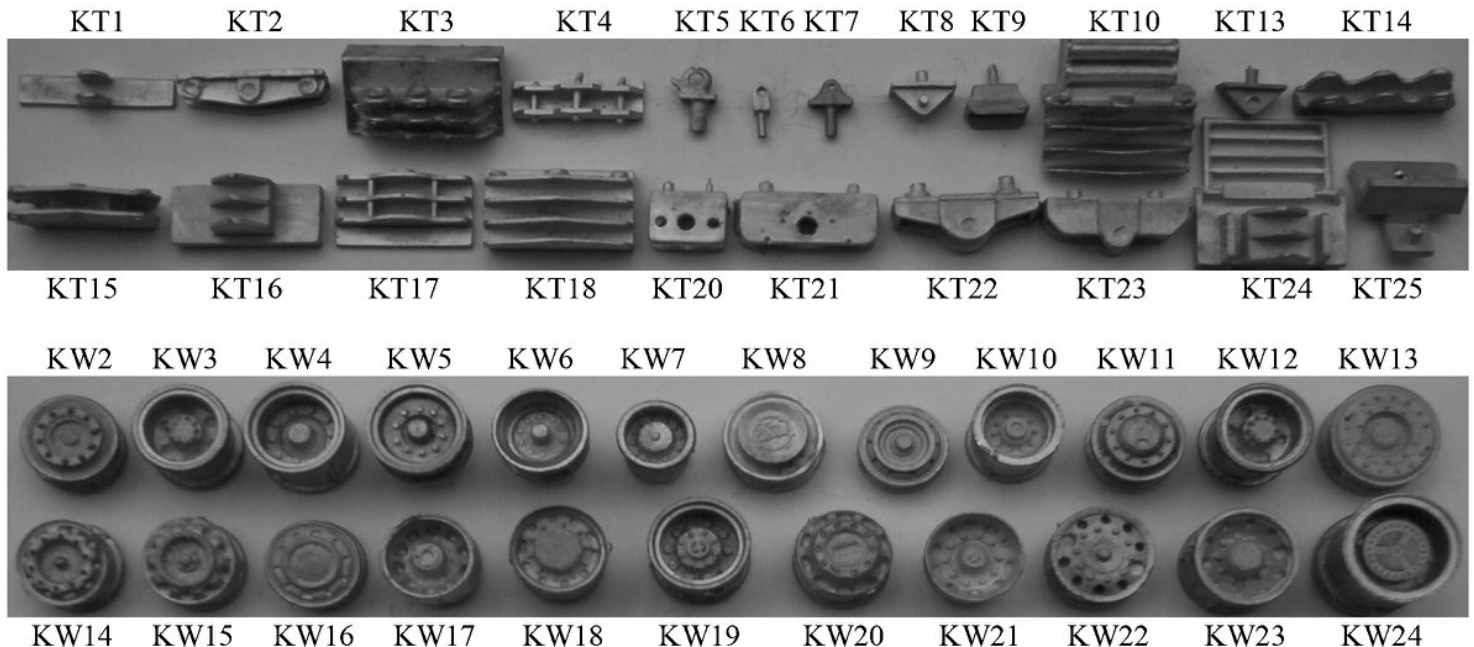

OTHER MANUFACTURERS

Whitemetal quad lightbars with jewels:

Grille mounted:	Volvo FH12	£1.00
	Scania 4 series	£1.00
	DAF XF	£1.00
Roof mounted:	Scania 4 series	£1.00

LION TOYS

trailer fridge, Carrier	reduced to clear -	£1.50
trailer fridge, curved front, Thermoking	reduced to clear -	£1.50
chrome plastic light bars with jewels: roof mounted 4 lights to suit DAF		£2.25
	to suit Scania Topline	£2.25

ASAM

Harvey Frost crane kit, 5 ton	£10.00
Harvey Frost crane kit, 8 ton	£10.00
Atlas type folded crane	£4.50

TEKNO ACCESSORIES – very limited stock

TA22SSFC	Super single front wheel, chromed	£0.60
TA100C	Front wheel, chromed	£0.60
TA22LL	lowloader wheel + 2 tyres	£0.75
TA22LLC	lowloader wheel, chromed + 2 tyres	£1.10
TA100C + T	Front wheel, chromed + tyre	£0.90
TA22SSC+T	Super single chromed wheel+ tyre	£1.00
TA22SSFC+T	Super single front chromed wheel + tyre	£1.00
TA22DSS+T	Super single wheel, disc type + tyre	£0.70
TA101T	Driven axle tyre	£0.30
TA102T	19mm low profile tyre	£0.40
TA22T	Lowloader tyre	£0.30