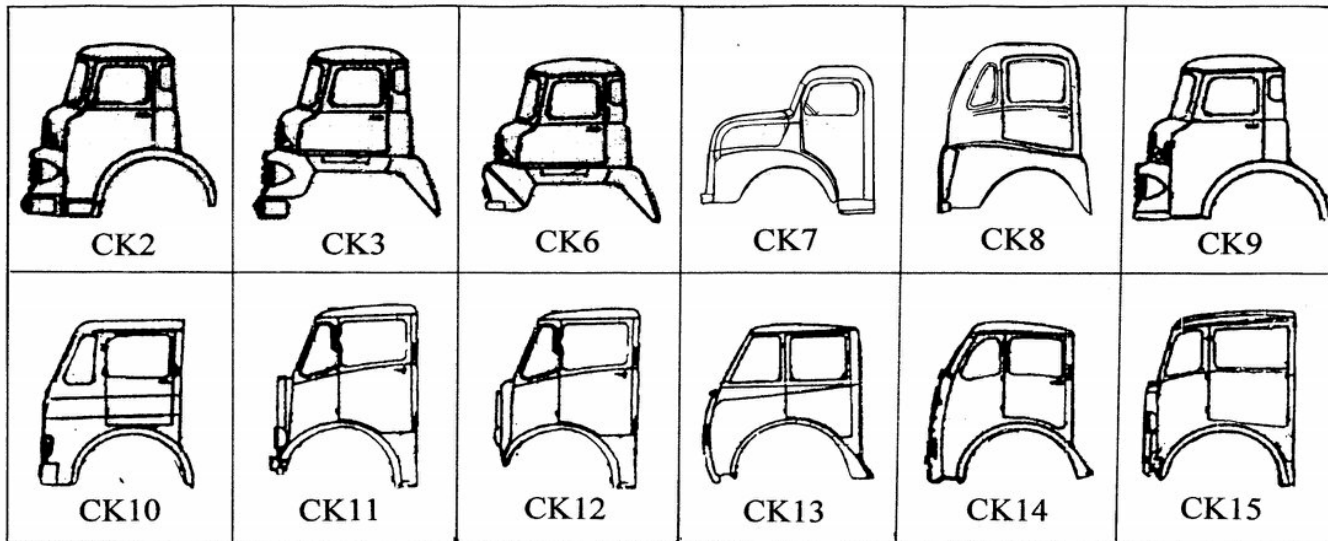

VERY LIMITED STOCK – PLEASE CHECK AVAILABILITY BEFORE ORDERING

CONVERSION KITS FOR CORGI CLASSIC TRUCKS RANGE

These conversion kits are suitable for fitting to artic and rigid chassis in the Classic trucks range (to fit Foden type chassis unless stated otherwise). Cab base and seating may require modification to fit.

The following Scammell conversion kits consist of cab, bracket, glazing, seats & steering wheel.

Scammell Routeman conversion kits to fit Corgi 8 wheelers:-

CK 1a small Scammell badge, twin headlights.....£16.00

CK 1b large Scammell badge, square headlights.....£16.00

Scammell Handyman conversion kits to fit Corgi artic chassis:-

CK 4a small Scammell badge.....£16.00

CK 4b large Scammell badge.....£16.00

Scammell Trunker conversion kits to fit Corgi artic chassis:-

CK 5a small Scammell badge.....£16.00

CK 5b large Scammell badge.....£16.00

The following conversion kits consist of cab, bracket & glazing:

CK 2	Leyland LAD cab (long door) + glazing.....	£11.00
CK 3	Leyland LAD cab (short door) + glazing.....	£11.00
CK 6	Dodge LAD cab + glazing.....	O.O.S.
CK 7	Leyland Comet cab + glazing.....	£11.00
CK 9	Albion LAD cab (long door) + glazing.....	£11.00
CK10	Leyland cab (mouth organ) + glazing.....	£11.00
CK11	AEC Mk 111 cab + glazing.....	£11.00
CK12	AEC (tin front) cab + glazing.....	£11.00
CK13	Foden DG cab + glazing.....	£11.00
CK14	Foden FG cab + glazing.....	£11.00